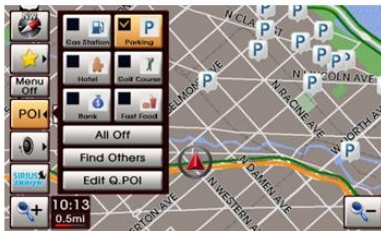

Below are a few of the added navigation features based on customer opinions

- New User Interface

Navi (since v6)

1	Clock
2	Quick Button
3	Menu On/Off button
4	Map scale level indicator
5	Speed limit

New Features

- Quick Menu

- Edit Quick Menu

- POI Icon

- Once powered on, previous destinations popup automatically

Navi (since v6)

- Preview map on search screen

- Improved display

Audio (since v6)